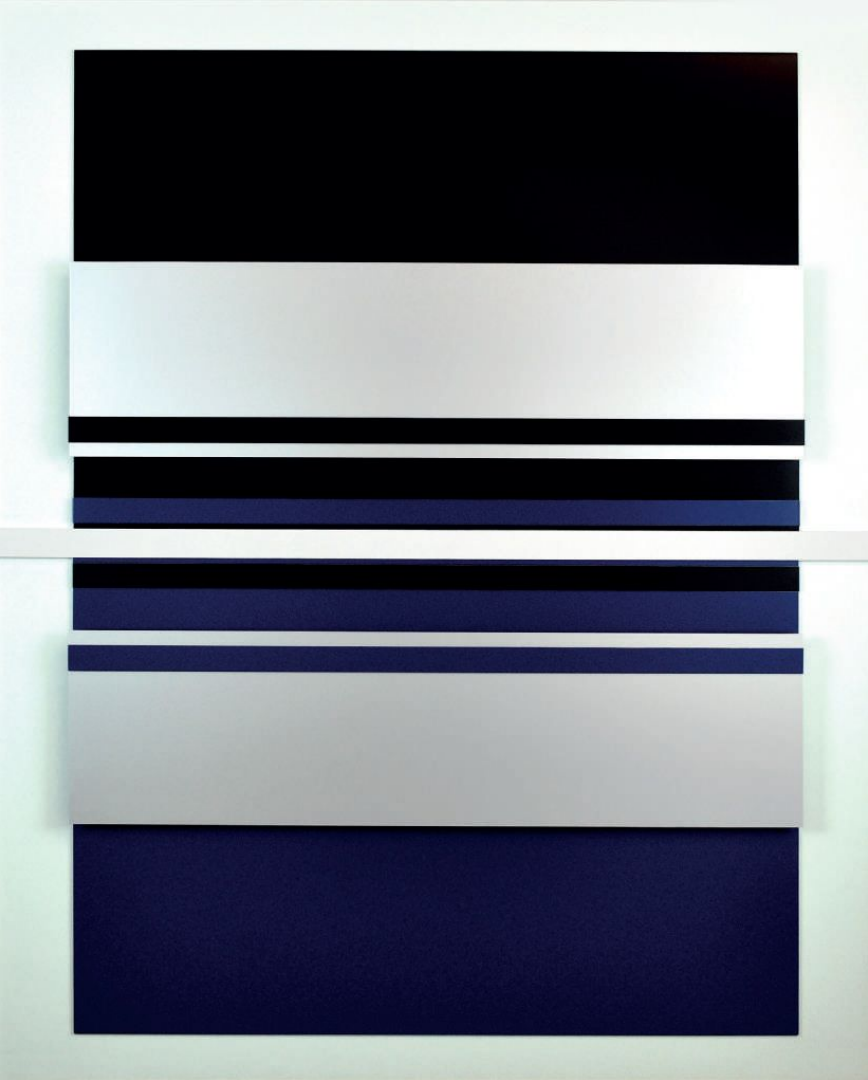

[-LINK TO EXHIBITION CATALOGUE](#)

[-INTERVIEW LINK](#)

"Proporcions"

Aluminum

150 x 200 x 35 cm

2025

Unique Piece

"Proportions"