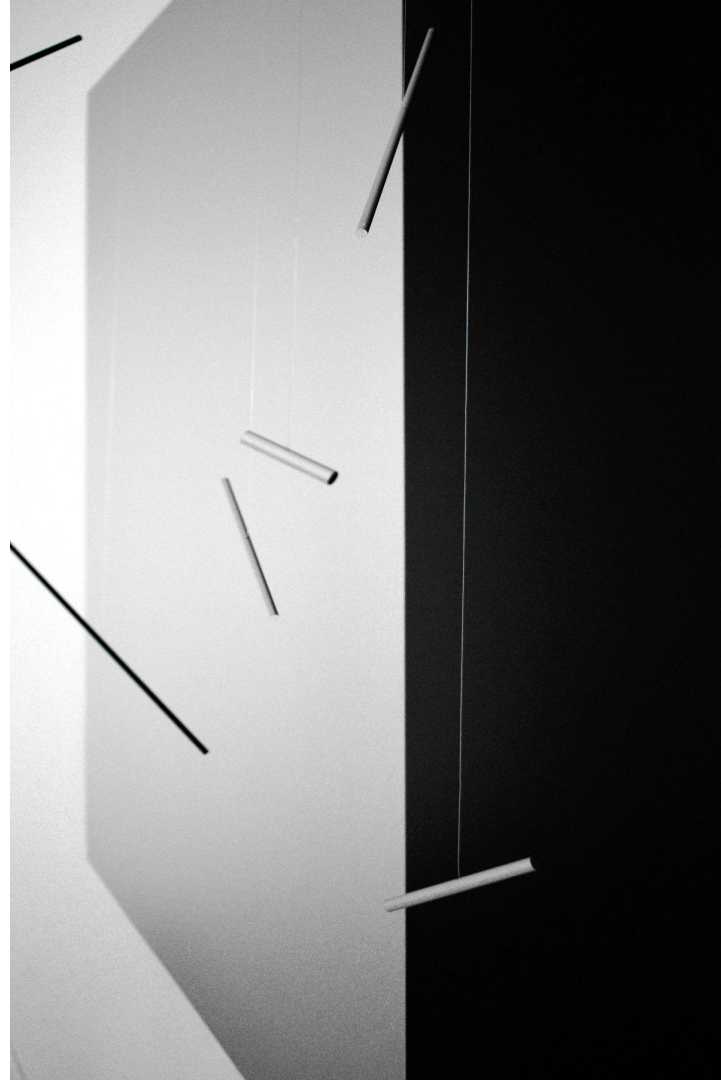

[-LINK TO EXHIBITION CATALOGUE](#)

[-INTERVIEW LINK](#)

"Proporcions"

Aluminum

150 x 200 x 35 cm

2025

Unique Piece

"Proportions"