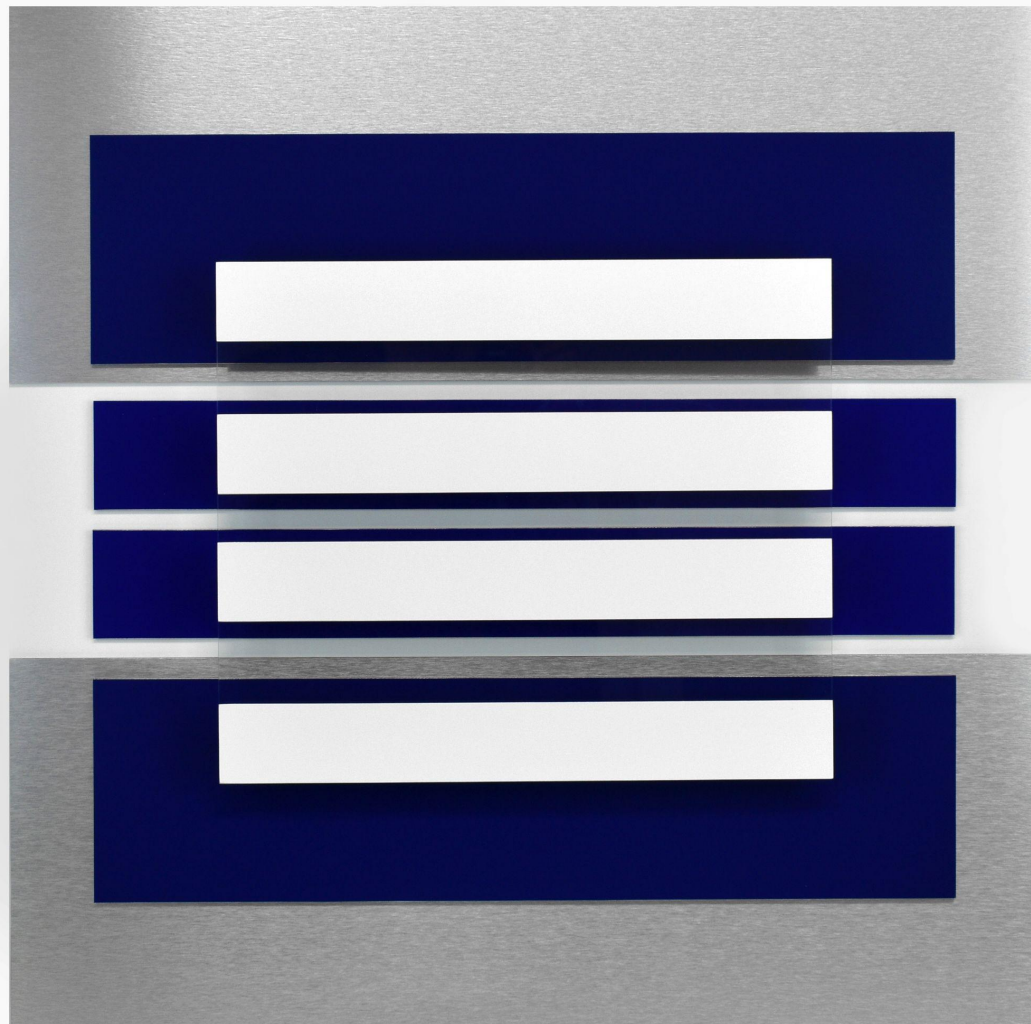

“Proporcions”

Aluminium and methacrylate

70 x 70 x 5 cm

2025

Unique Piece