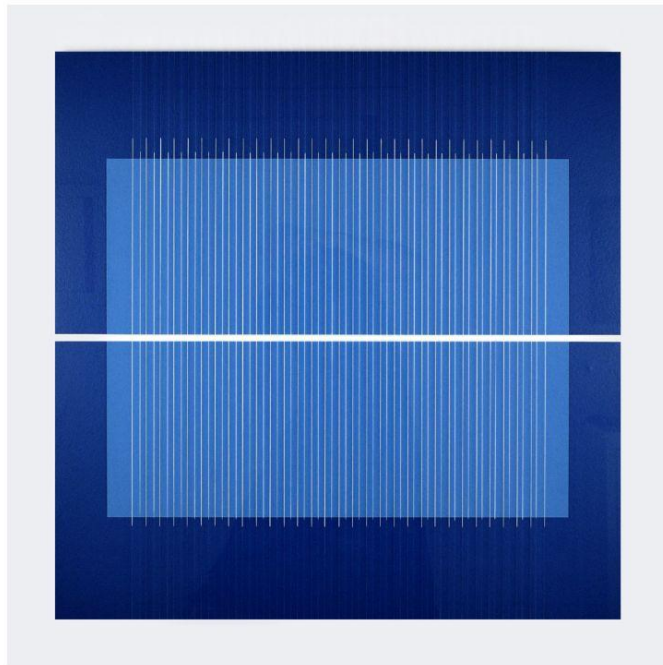

"Proportions"

Acrylic, cardboard and wood

100 x 100 x 6 cm

2025

Unique Piece